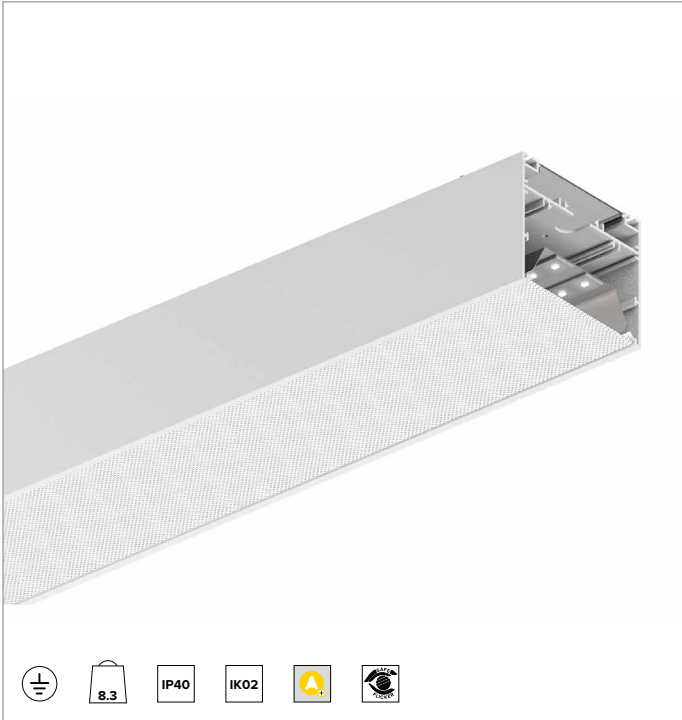

T015MW840ELPW | LOGICO EASY System 100 - OPAL / UGR19

LED luminaire for ceiling or suspended system installation. Emergency linear module

The fixture's photometric values can be found on the following pages

Rg: 95

CCT nominal: 4000K

Lifetime (L80/B10): 100000h tq +25°C

ILLUMINOTECHNICAL CHARACTERISTICS

Direct emission in two effect variants: diffused light - OPAL optics - and controlled light - UGR19 optics. Diffused light - OPAL optic: optical system made of a steel reflector with white polymer coating and a closing diffuser screen in opal anti-glare polycarbonate supplied in unrollable reels and available as a related code. Controlled light - UGR19 optic: optical system made of a steel reflector with white polymer coating and UGR closing diffuser screen supplied in unrollable reels and available as a related code (UGR<19 and L65<3000 cd/m² EN-12464-1).

MECHANICAL CHARACTERISTICS

Painted extruded aluminium body with 100mm section. Upper closing screen in white PVC.

Colour and finish: White

Dimensions: L=2916mm

Weight: 8.3Kg

Version: LINEAR

Degree of protection: IP40