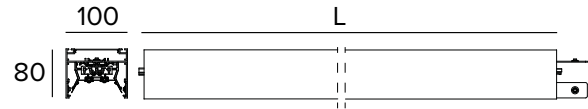

The figures on the drawing are expressed in mm.

SOURCE

LED Engine made of linear LED boards Ra80.

Energy efficiency class: D

Nominal power: 68W

Nominal flux: See photometries

Colour rendering index: 80

Rf: 84

Rg: 95

CCT nominal: 4000K

Lifetime (L80/B10): 100000h tq +25°C

ILLUMINOTECHNICAL CHARACTERISTICS

Direct emission in two effect variants: diffused light - OPAL optics - and controlled light - UGR19 optics. Diffused light - OPAL optic: optical system made of a steel reflector with white polymer coating and a closing diffuser screen in opal anti-glare polycarbonate supplied in unrollable reels and available as a related code. Controlled light - UGR19 optic: optical system made of a steel reflector with white polymer coating and UGR closing diffuser screen supplied in unrollable reels and available as a related code (UGR<19 and L65<3000 cd/m² EN-12464-1).

Emission: DIRECT

Optic: REFLECTOR

Optical efficiency: 100%

Fixture flux: See photometries

Emergency fixture flux BLF: 5.5%

Luminous efficacy: See photometries

Photobiological safety: Compliant with RG0 exempt risk group

MECHANICAL CHARACTERISTICS

Painted extruded aluminium body with 100mm section. Upper closing screen in white PVC.

Colour and finish: White

Dimensions: L=2916mm

Weight: 8.3Kg

Version: LINEAR

Degree of protection: IP40

Mechanical Resistance: IK02

ELECTRICAL CHARACTERISTICS

Integrated electronic ON-OFF driver. "Easy Connection" system for a quick connection between the modules of the system thanks to the pre-assembled plug/socket connection elements. Preset for through wiring allowing to reach a maximum length of 18 meters. Equipped with emergency pack - permanent emergency (1h autonomy and 24h recharge).

Fixture Power: 78W

Power supply: 220-240Vac 50/60Hz

Insulation Class: CLASS 1

Type of driver / Control: ON-OFF (EMERGENCY VERSION)

Driver included: YES

Class F: YES

SAFE FLICKER: PstLM=<1 and SVM=<0.4 (IEC TR 61547-1 and IEC TR 63158), to ensure a more comfortable and safe light

Ambient temperature: 0°C / +25°C

Relative humidity UR: <85%

INSTALLATION

To be completed with polycarbonate end caps, mounting systems for surface or suspended application and terminal block for connection to the power line.

NOTES

For angular configurations L light modules and the L blind joint accessory are available. Commissioning of the control system via free APP; the intervention of a specialist technician can be quoted on request.

REGULATIONS AND CERTIFICATIONS

CE.

WARRANTY

5 years.

WARNING

Luminaire designed for disposal/recycling at end-of-life. Replaceable (LED only) light source by a professional. Replaceable control gear by a professional.

Due to the technological evolution of the electronic components, the data provided may be updated, and as such, confirmation must be requested during the order process.